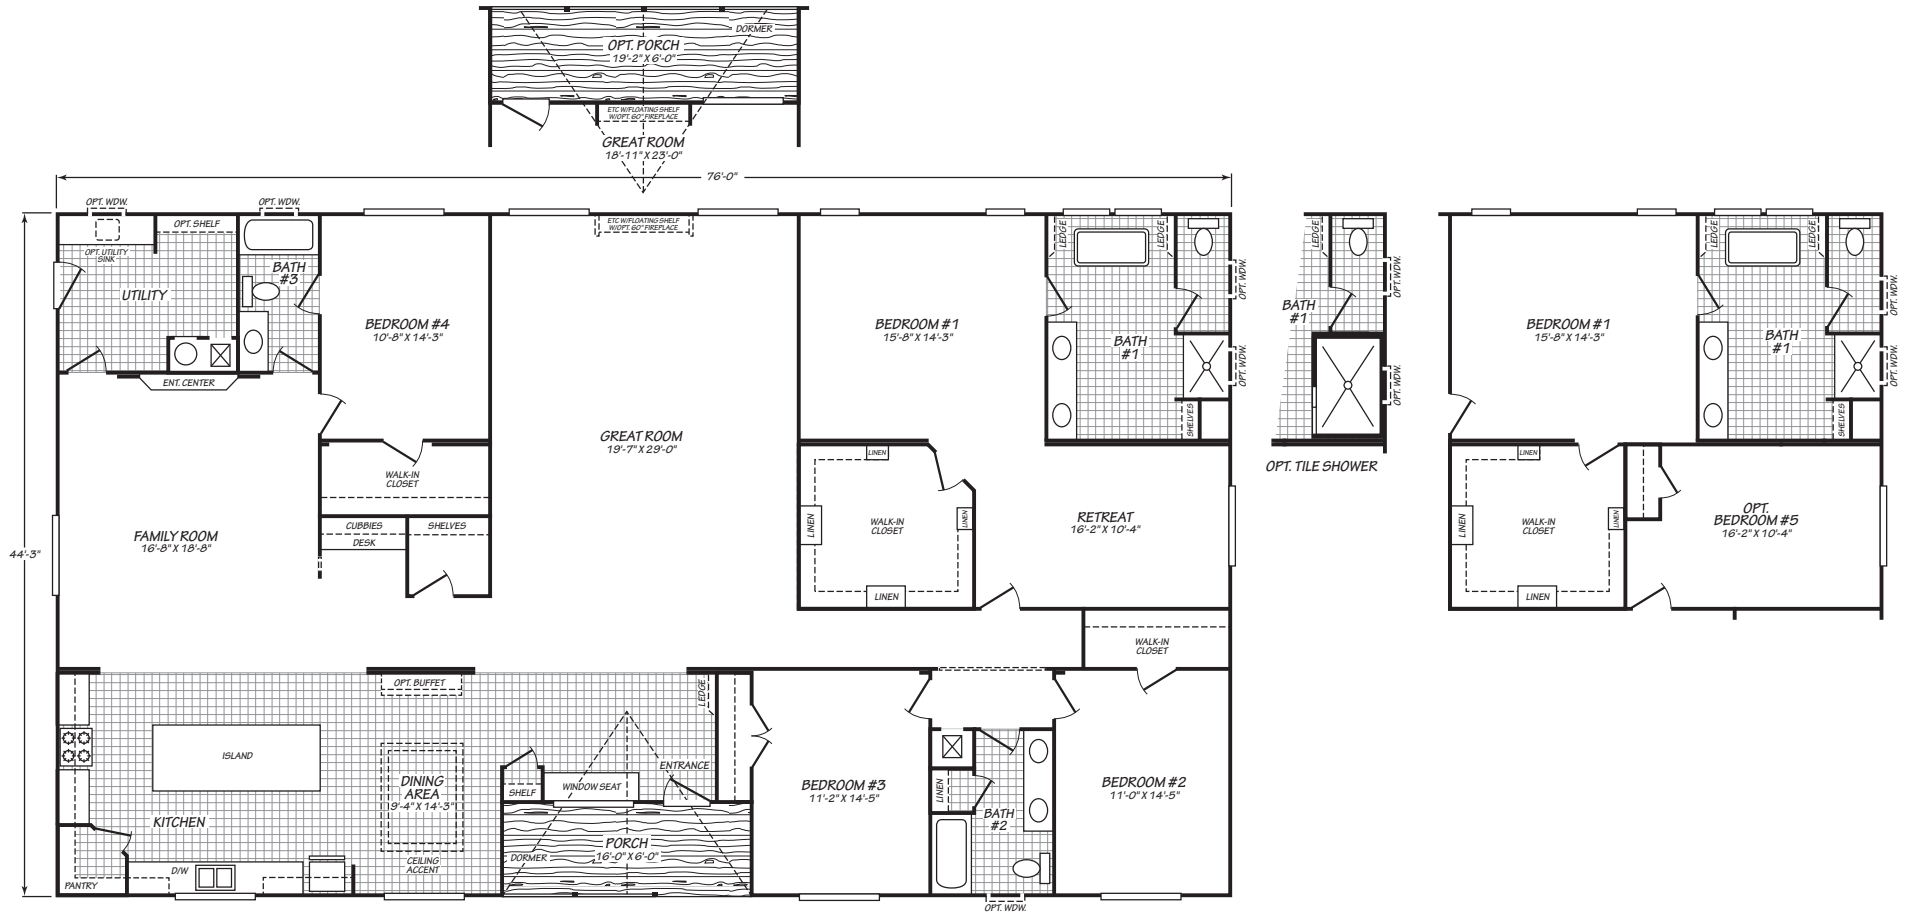

WAVERLY CREST PRESTIGE

MODEL 45764S

4 Bedroom • 3 Bath • 3,267 Square Feet

©2024 FLEETWOOD HOMES INC. ALL RIGHTS RESERVED

Important: Because we continually update and modify our products, it is important for you to know that our brochures and literature are for illustrative purposes only. **ILLUSTRATIONS MAY SHOW OPTIONAL FEATURES.** All information contained herein may vary from the actual home we build. Dimensions are nominal length and width measurements are from exterior wall to exterior wall. We reserve the right to make changes at any time, without notice or obligation, in prices, colors, materials, specifications, features and models. Please check with your retailer for specific information about the home you select.