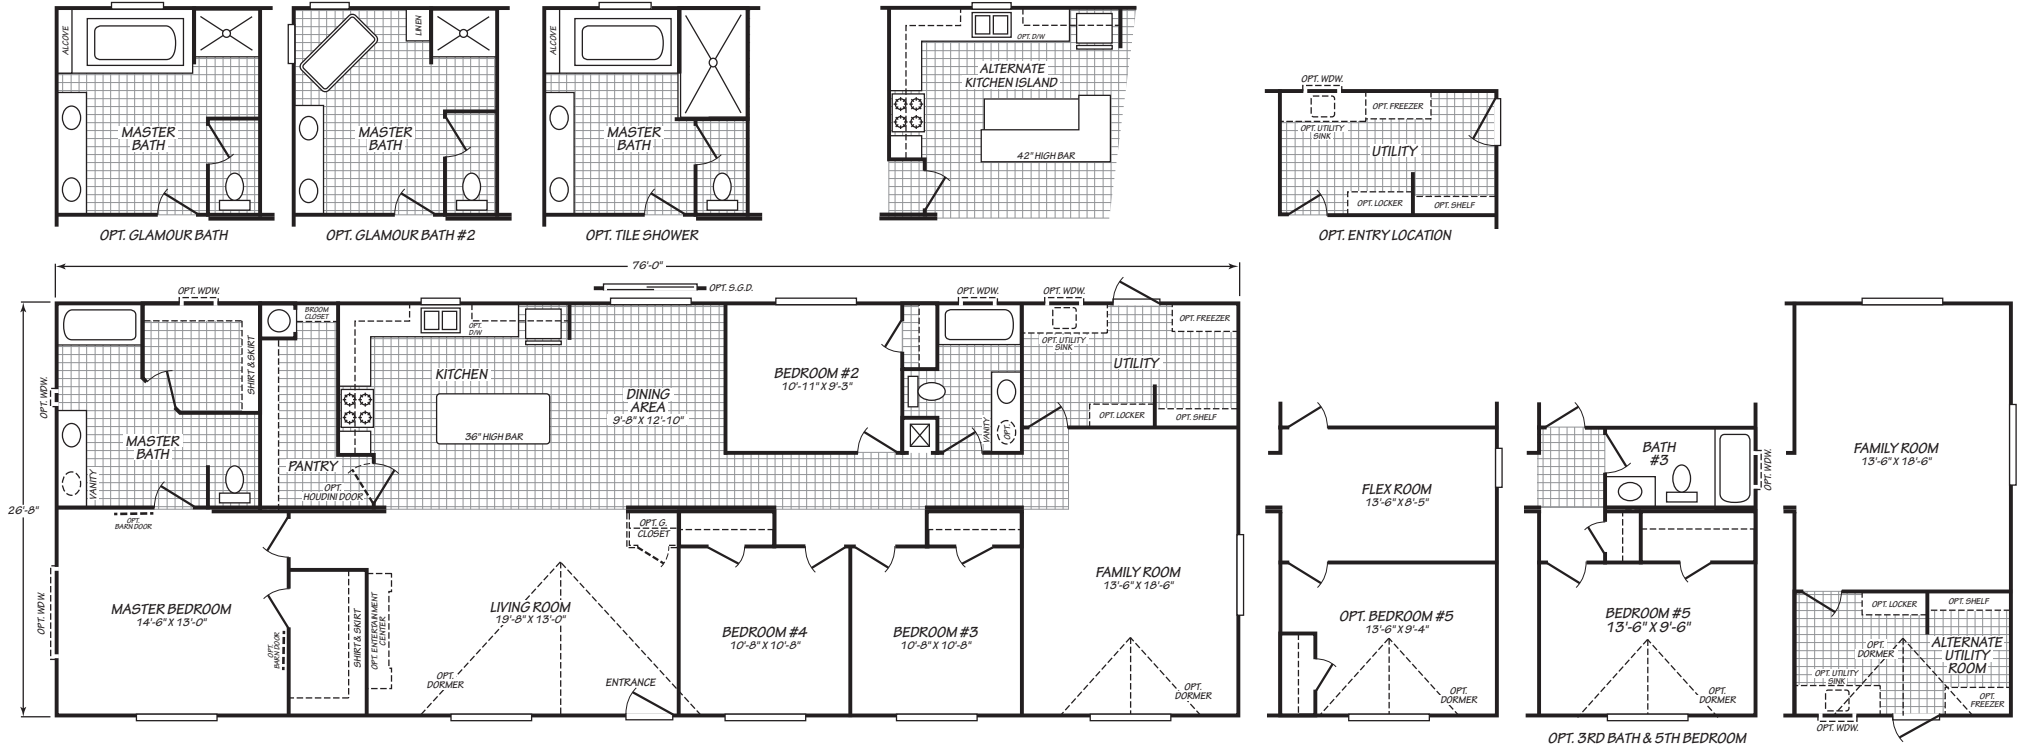

BROADMORE

MODEL 28764T

4 Bedroom • 2 Bath • 2,026 Square Feet

©2019 FLEETWOOD HOMES INC. ALL RIGHTS RESERVED

Important: Because we continually update and modify our products, it is important for you to know that our brochures and literature are for illustrative purposes only. **ILLUSTRATIONS MAY SHOW OPTIONAL FEATURES.** All information contained herein may vary from the actual home we build. Dimensions are nominal length and width measurements are from exterior wall to exterior wall. We reserve the right to make changes at any time, without notice or obligation, in prices, colors, materials, specifications, features and models. Please check with your retailer for specific information about the home you select.