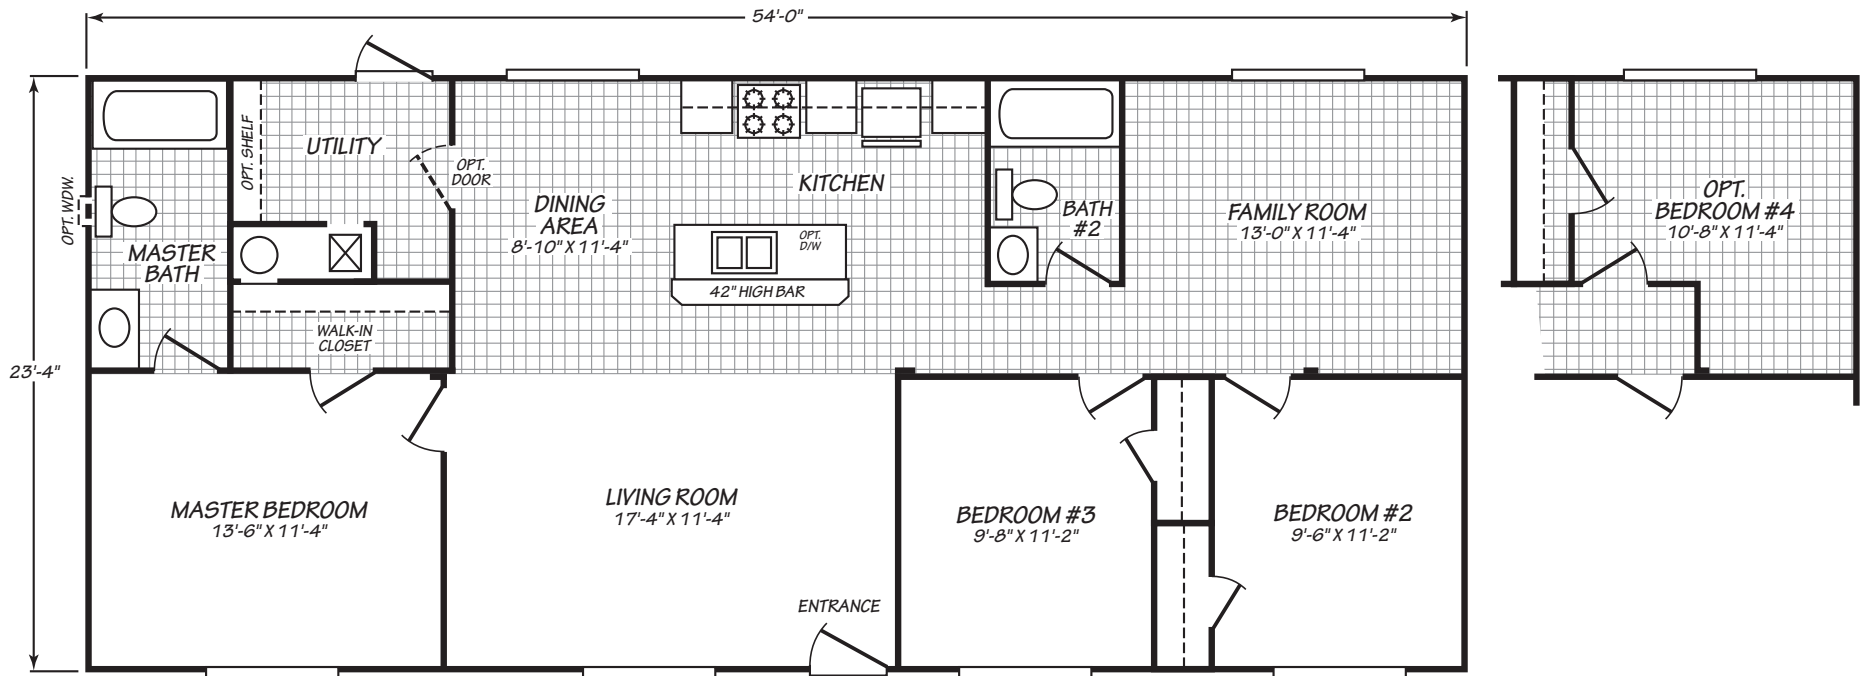

BROADMORE

MODEL 24543B

3 Bedroom • 2 Bath • 1,260 Square Feet

©2018 FLEETWOOD HOMES INC. ALL RIGHTS RESERVED

Important: Because we continually update and modify our products, it is important for you to know that our brochures and literature are for illustrative purposes only. **ILLUSTRATIONS MAY SHOW OPTIONAL FEATURES.** All information contained herein may vary from the actual home we build. Dimensions are nominal length and width measurements are from exterior wall to exterior wall. We reserve the right to make changes at any time, without notice or obligation, in prices, colors, materials, specifications, features and models. Please check with your retailer for specific information about the home you select.