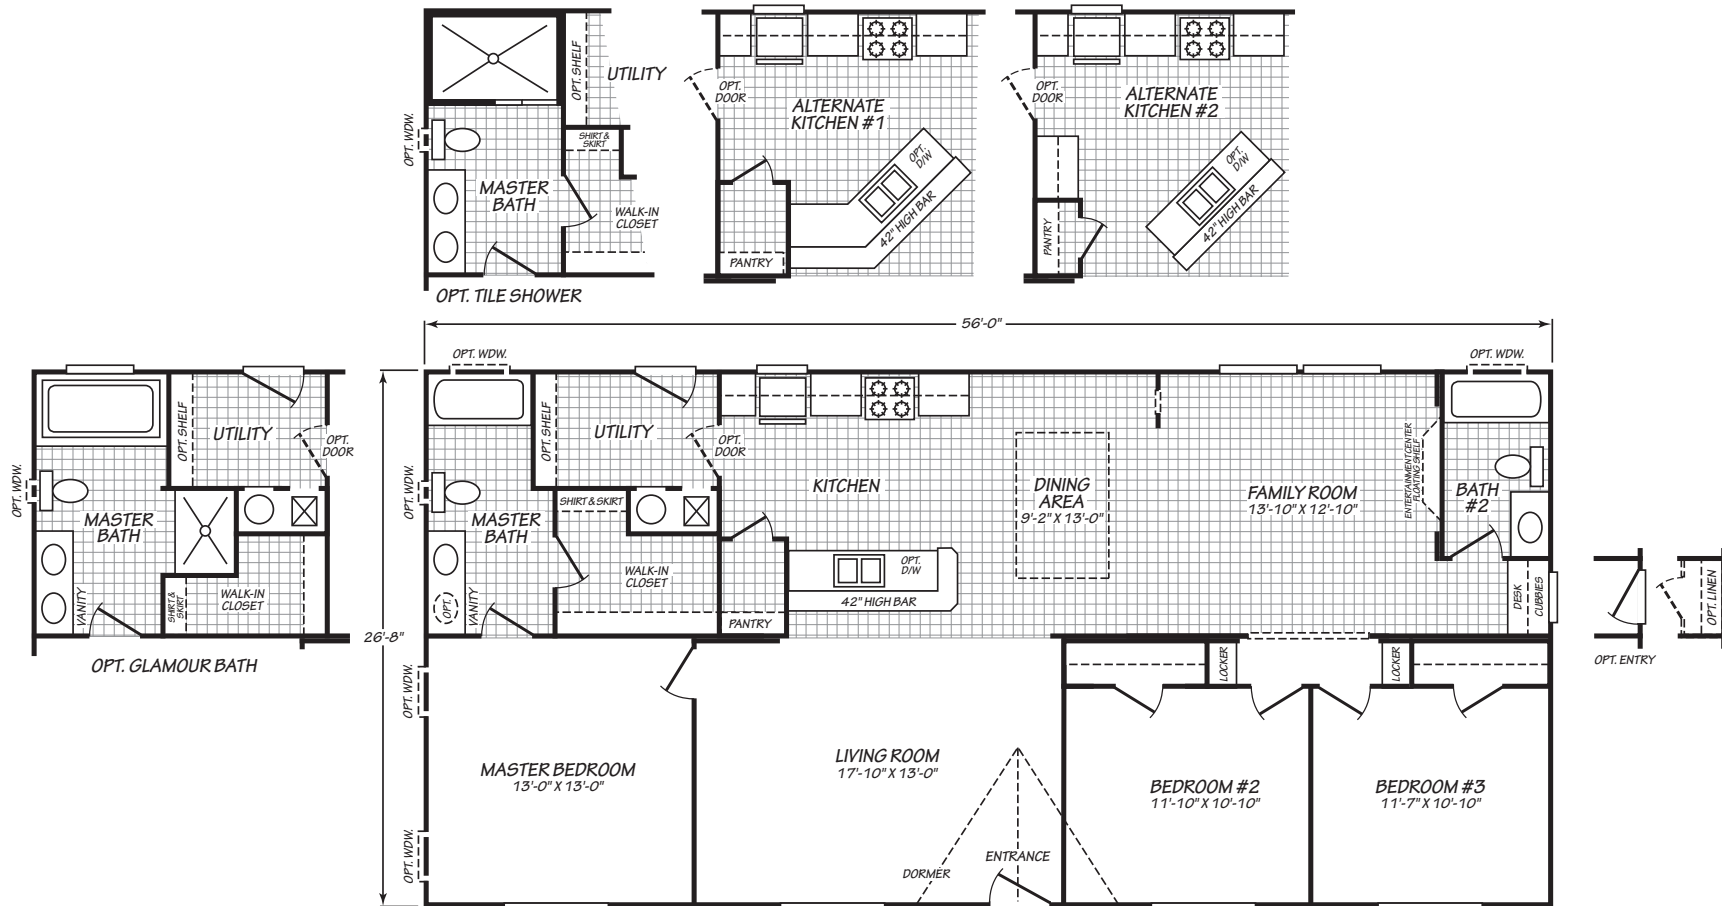

WAVERLY CREST PRESTIGE

MODEL 28563E

3 Bedroom • 2 Bath • 1,492 Square Feet

©2018 FLEETWOOD HOMES INC. ALL RIGHTS RESERVED

Important: Because we continually update and modify our products, it is important for you to know that our brochures and literature are for illustrative purposes only. **ILLUSTRATIONS MAY SHOW OPTIONAL FEATURES.** All information contained herein may vary from the actual home we build. Dimensions are nominal length and width measurements are from exterior wall to exterior wall. We reserve the right to make changes at any time, without notice or obligation, in prices, colors, materials, specifications, features and models. Please check with your retailer for specific information about the home you select.