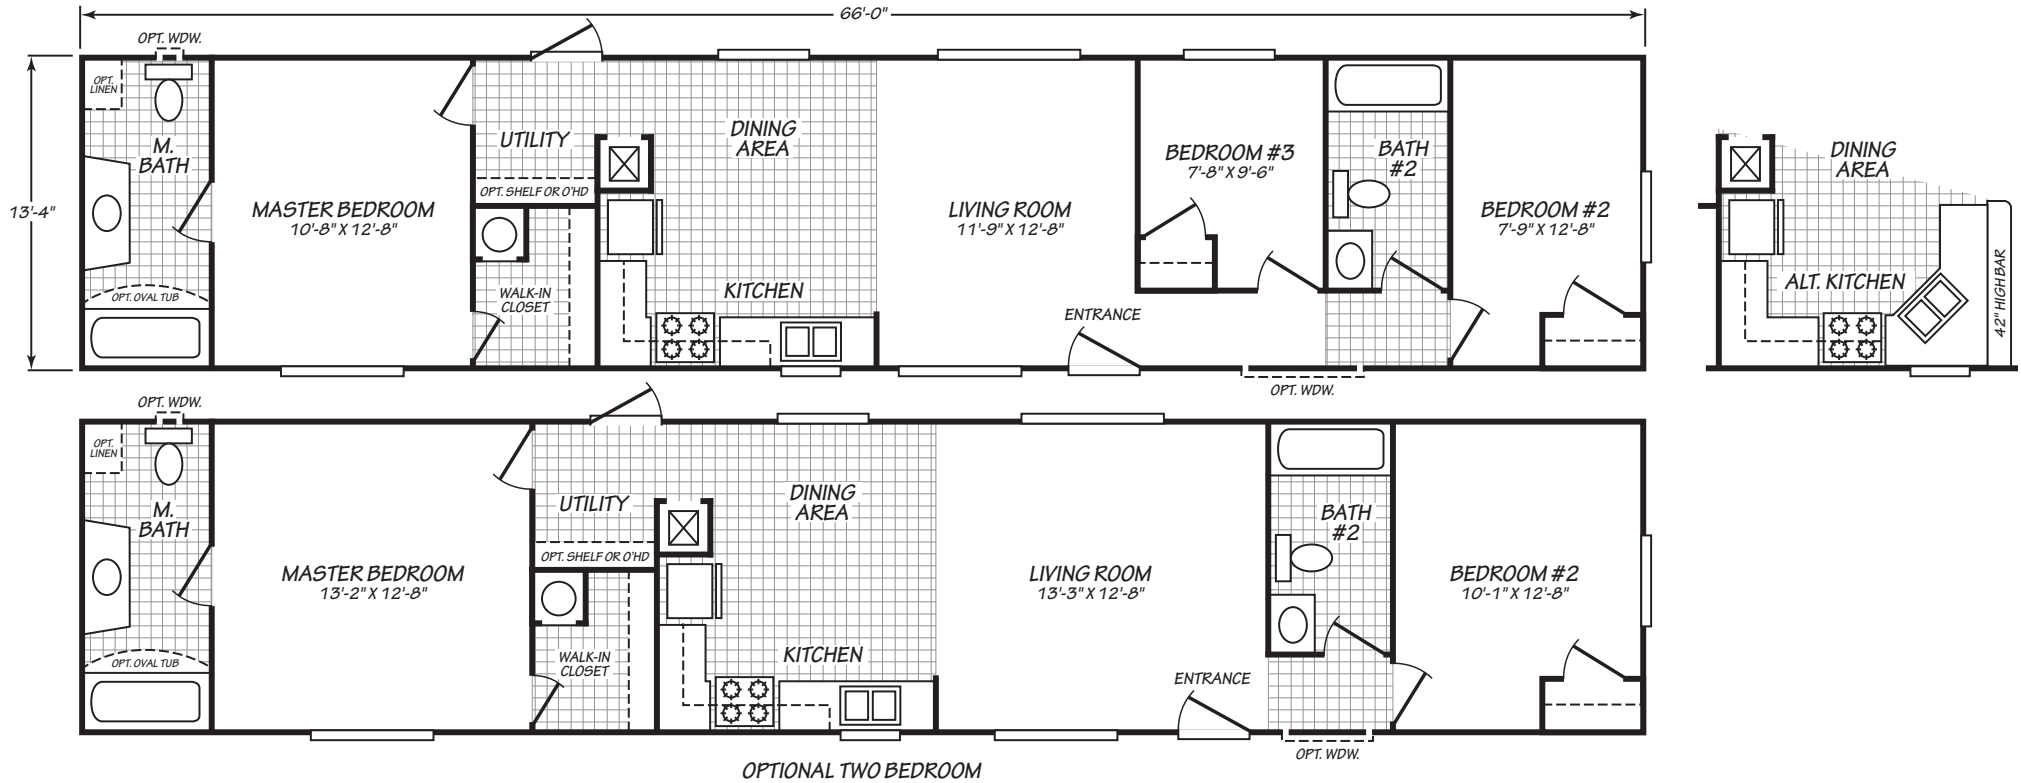

BROADMORE

MODEL 14663B

3 Bedroom • 2 Bath • 880 Square Feet

©2016 FLEETWOOD HOMES INC. ALL RIGHTS RESERVED

Important: Because we continually update and modify our products, it is important for you to know that our brochures and literature are for illustrative purposes only. **ILLUSTRATIONS MAY SHOW OPTIONAL FEATURES.** All information contained herein may vary from the actual home we build. Dimensions are nominal length and width measurements are from exterior wall to exterior wall. We reserve the right to make changes at any time, without notice or obligation, in prices, colors, materials, specifications, features and models. Please check with your retailer for specific information about the home you select.