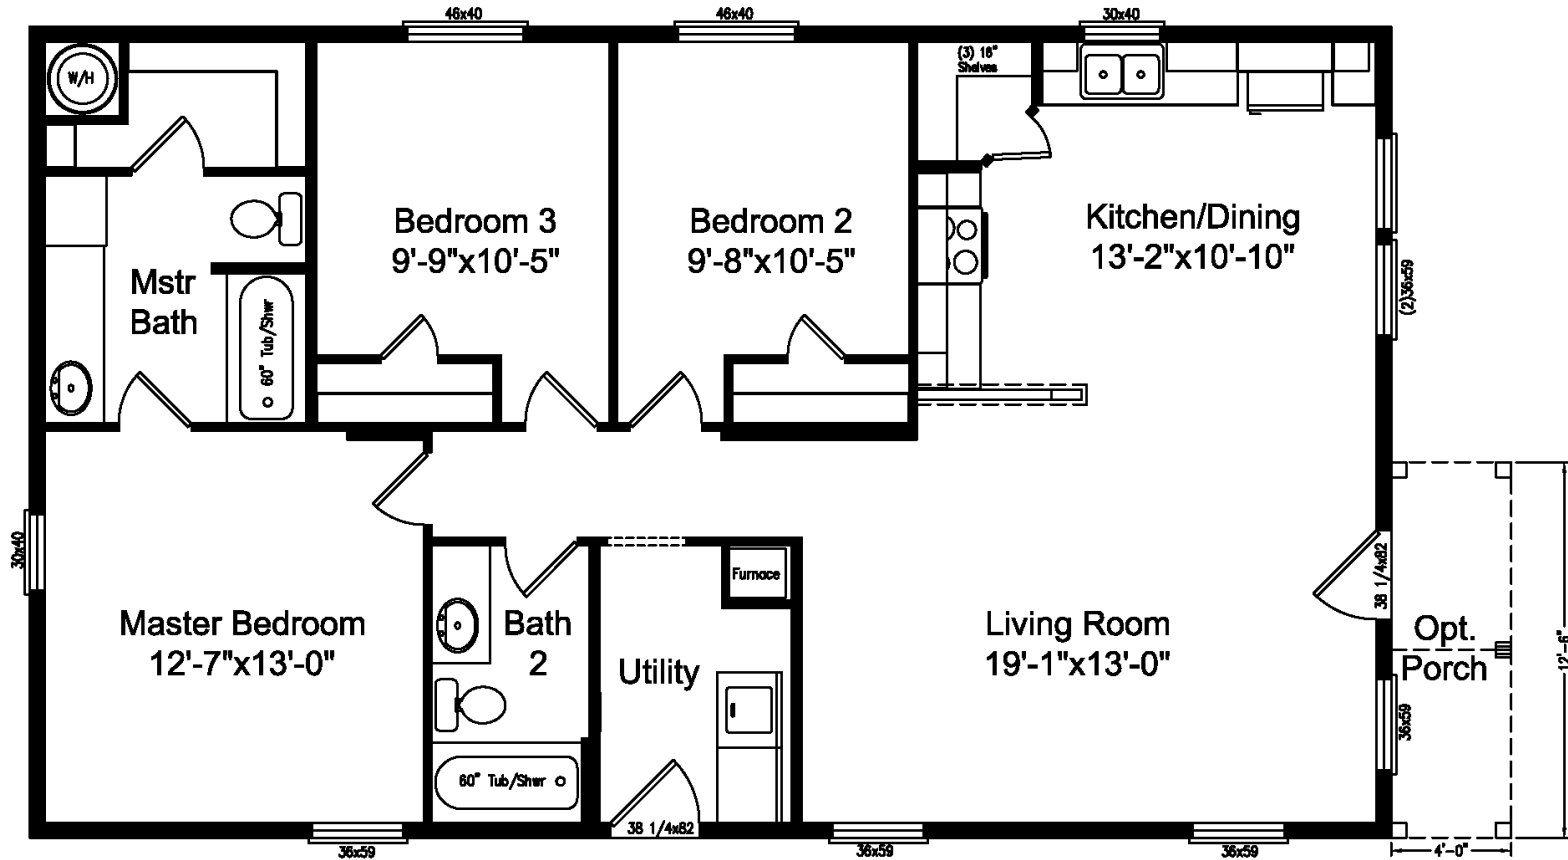

www.palmharbor.com

River View

River View

Model N4P344D7

4G28463A

Approx. 1224 Sq. Ft.

- 3 bedrooms, 2 baths
- Huge master bathroom with walk-in closet
- Walk-in pantry

Copyright © Palm Harbor Homes, Inc. Because Palm Harbor Homes has a continuous product updating and improvement process, prices, plans, dimensions, features, materials, specifications and availability are subject to change without notice or obligation. Please refer to working drawings for actual dimensions. Renderings and floor plans are artist's depictions only and may vary from the completed home. Square footage calculations and room dimensions are approximate subject to industry standards.